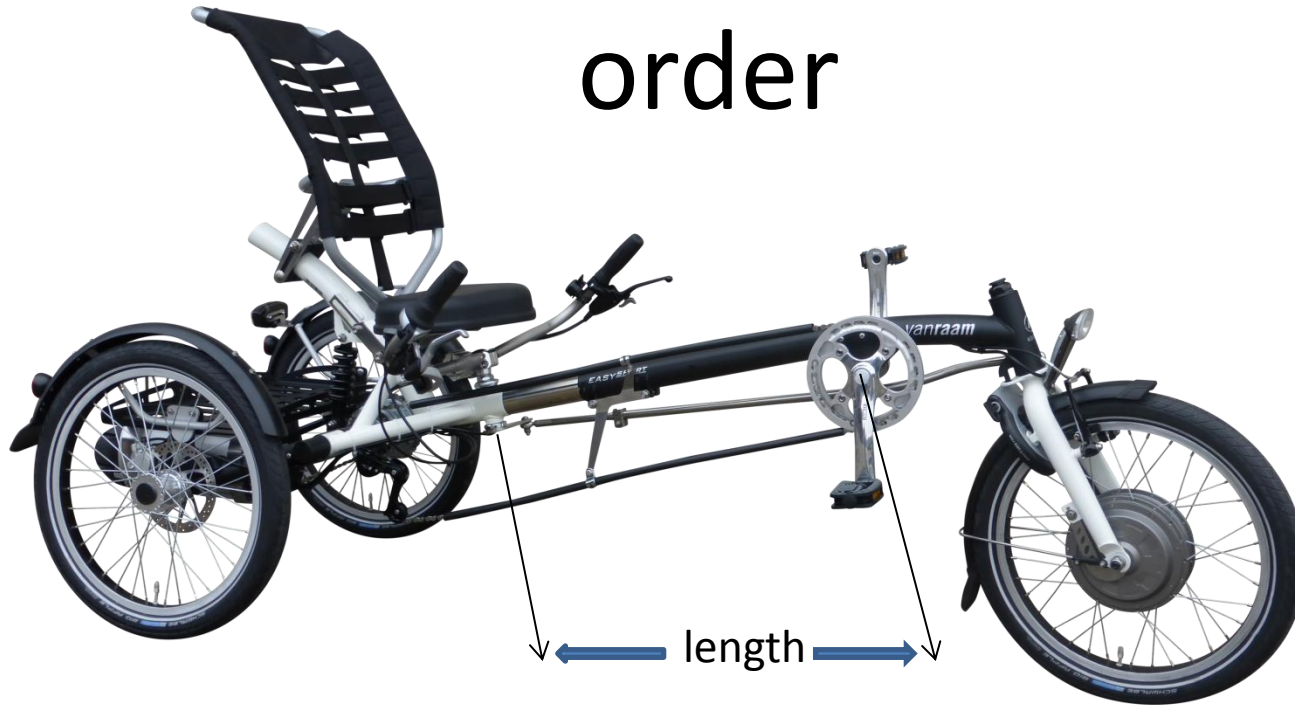

Easy Sport length adjustment to order

middle stem – middle bottom bracket

Length : (55 – 83,5cm)

Please note: before the length is set the seat height and seat angle have to be adjust.