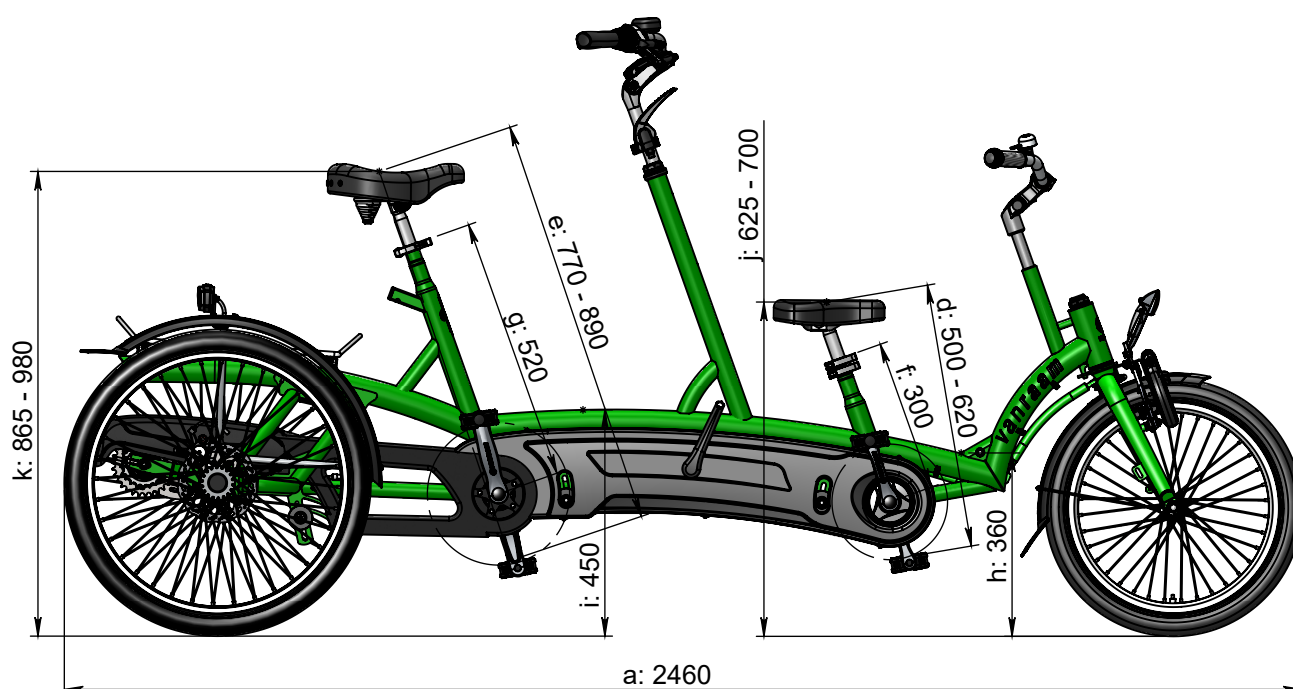

vanraam®
Let's all cycle

Standard frame size

a = maximum length 2460 mm
b = maximum width 750 mm
c = height 1180 mm
d = inseam child 500 mm - 620 mm
(520 mm - 680 mm for backrest option)
e = inseam driver 770 mm - 890 mm
f = frame height child 300 mm
g = frame height driver 520 mm
h = standover height child 360 mm
i = standover height driver 450 mm
j = seat height child 625 mm - 700 mm
k = seat height driver 865 mm - 980 mm

Frame size

Frontside 39 cm, Backside 52 cm
d = inseam 590 mm - 710 mm
f = frameheight 390 mm
j = seat height 715 mm - 790 mm

Frame size

Frontside 26 cm, Backside 52 cm
d = inseam 460 mm - 580 mm
f = frameheight 260 mm
j = seat height 585 mm - 660 mm

Frame size

Frontside 30 cm, Backside 61 cm
d = inseam 860 mm - 980 mm
e = frameheight 610 mm
h = seat height 955 mm - 1070 mm

Frame size

Frontside 30 cm, Backside 43 cm
d = inseam 680 mm - 800 mm
e = frameheight 430 mm
h = seat height 775 mm - 890 mm