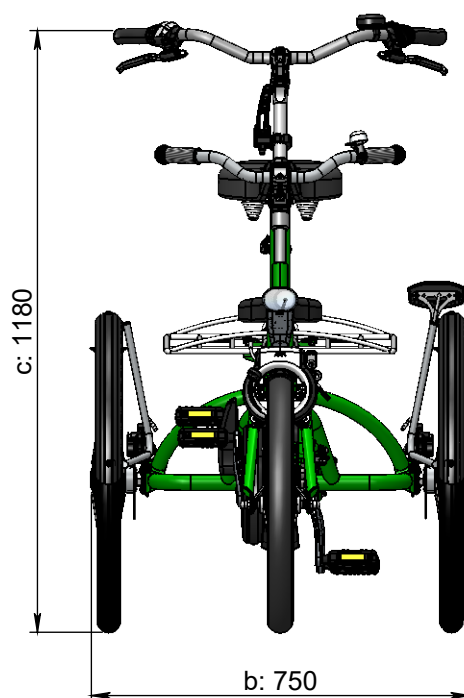

vanraam®
Let's all cycle

Standard frame size

a = maximum length 2460 mm
b = maximum width 750 mm
c = height 1180 mm
d = inseam child 500 mm - 620 mm
(520 mm - 680 mm for backrest option)
e = inseam driver 770 mm - 890 mm
f = frame height child 300 mm
g = frame height driver 520 mm
h = standover height child 360 mm
i = standover height driver 450 mm
j = seat height child 625 mm - 700 mm
k = seat height driver 865 mm - 980 mm

Frame size

Frontside 39 cm, Backside 52 cm
d = inseam 590 mm - 710 mm
f = frameheight 390 mm
j = seat height 715 mm - 790 mm

Frame size

Frontside 26 cm, Backside 52 cm
d = inseam 460 mm - 580 mm
f = frameheight 260 mm
j = seat height 585 mm - 660 mm

Frame size

Frontside 30 cm, Backside 61 cm
d = inseam 860 mm - 980 mm
e = frameheight 610 mm
h = seat height 955 mm - 1070 mm

Frame size

Frontside 30 cm, Backside 43 cm
d = inseam 680 mm - 800 mm
e = frameheight 430 mm
h = seat height 775 mm - 890 mm