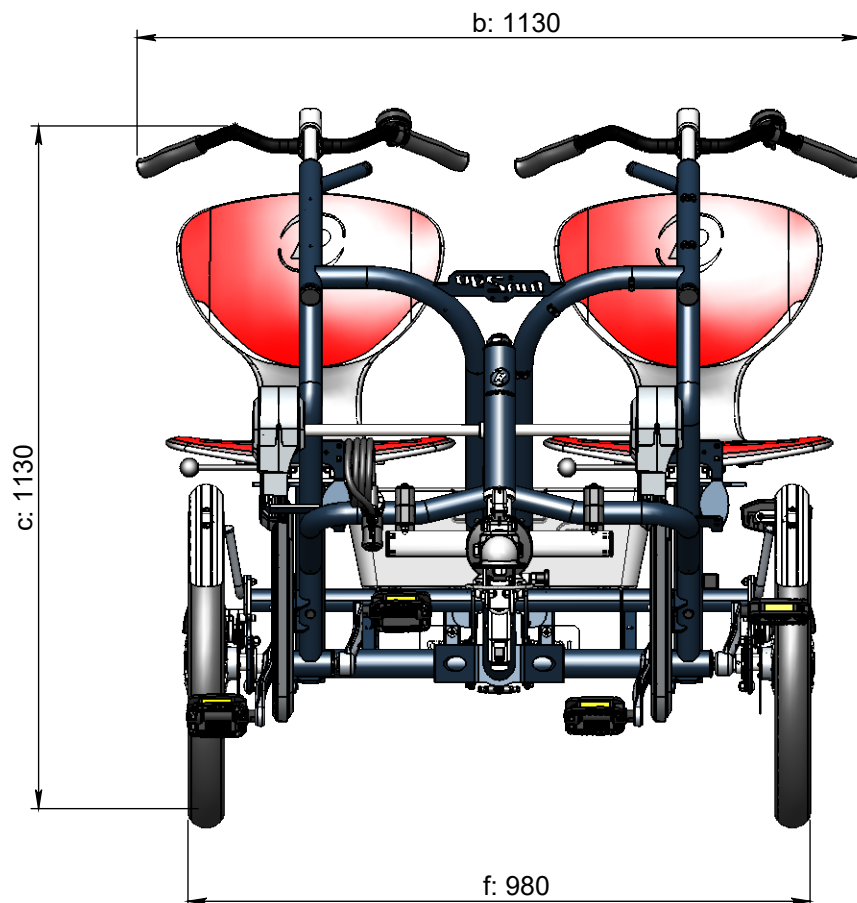

vanraam®
Let's all cycle

Standard frame size

a = length 1970 mm

b = width 1130 mm (incl. handlebar)

c = height 1130 mm

d = inseam 750 mm - 900 mm

e = seat height 610 mm

f = driving width 980 mm (excl. seat and handlebar)