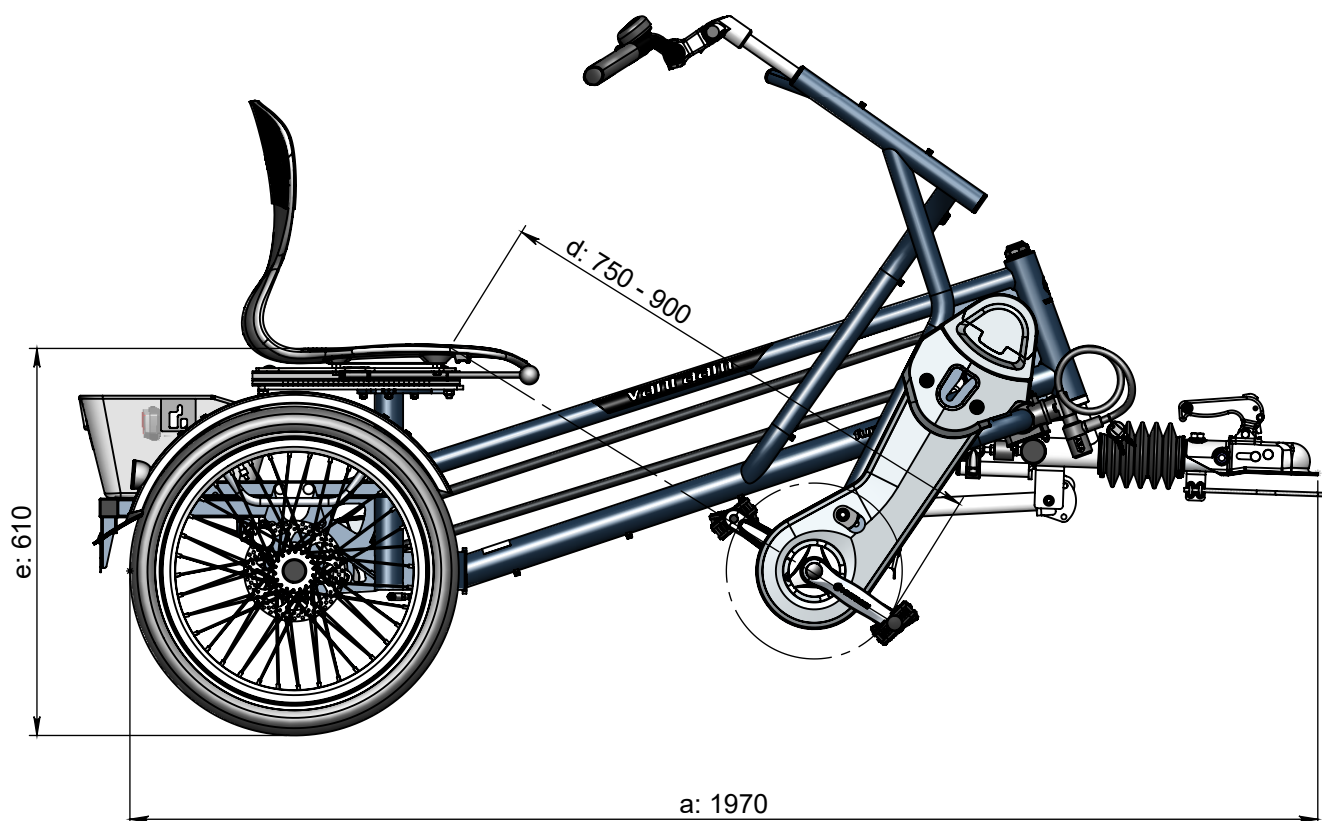

vanraam®
Let's all cycle

Standard frame size

a = length 1970 mm

b = width 1130 mm (incl. handlebar)

c = height 1130 mm

d = inseam 750 mm - 900 mm

e = seat height 610 mm

f = driving width 980 mm (excl. seat and handlebar)