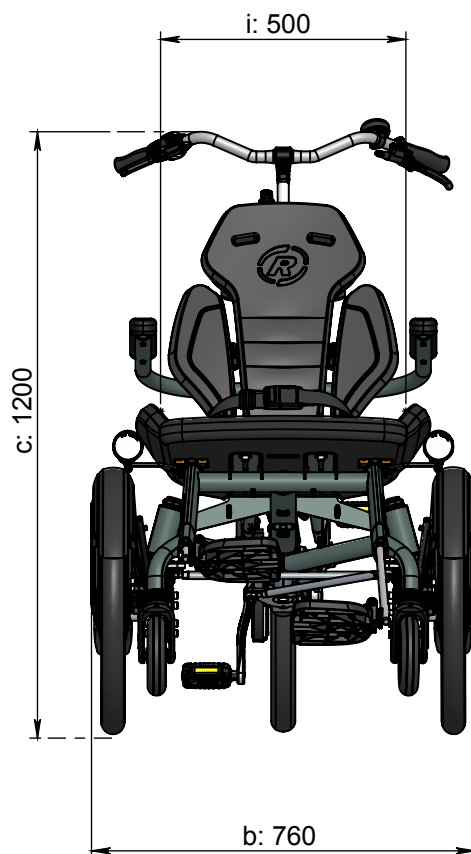

vanraam®
Let's all cycle

Standard frame size

a = maximum length 2140 mm

b = maximum width 760 mm

c = height 1200 mm

d = inseam 800 mm - 950 mm

e = frame height 520 mm

f = standover height rear 450

g = seat depth 300 mm - 400 mm

h = backrest height 600 mm

i = seat width 500 mm

j = lower leg length 300 mm - 530 mm

Option adjustable seat width

i = 235 mm - 335 mm