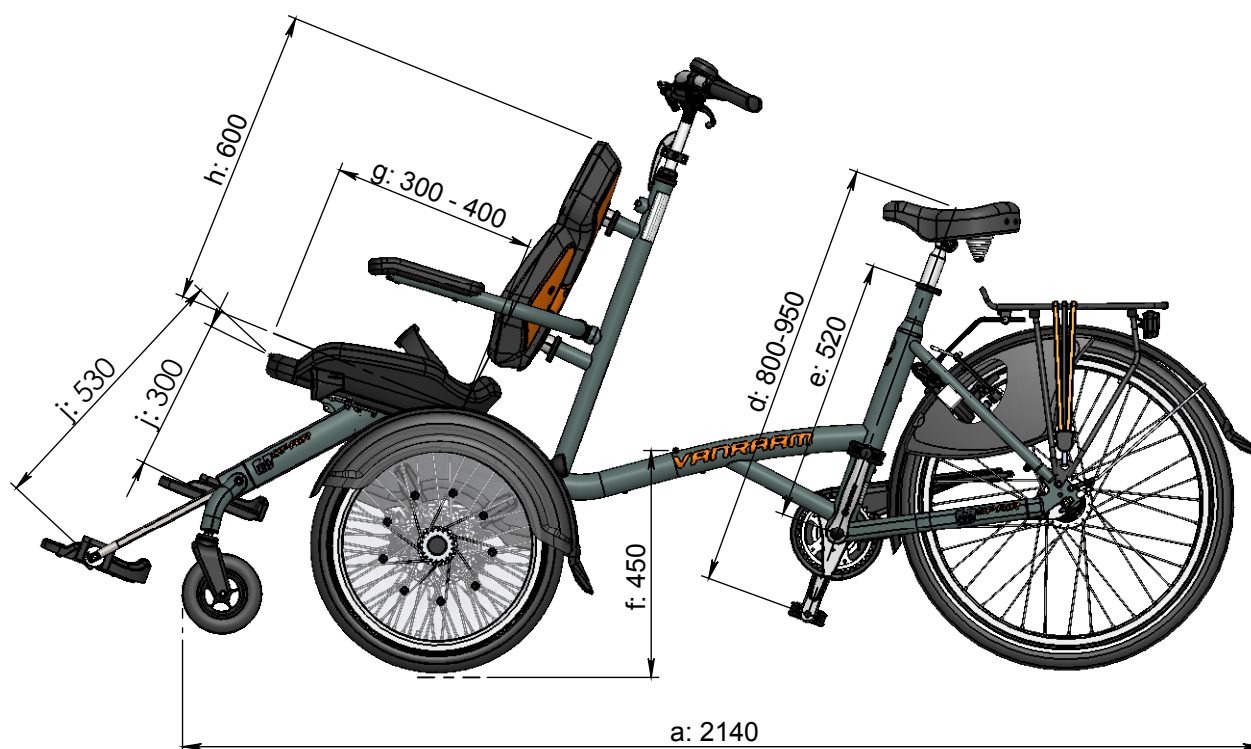

vanraam®
Let's all cycle

Standard frame size

a = maximum length 2140 mm

b = maximum width 760 mm

c = height 1200 mm

d = inseam 800 mm - 950 mm

e = frame height 520 mm

f = standover height rear 450

g = seat depth 300 mm - 400 mm

h = backrest height 600 mm

i = seat width 500 mm

j = lower leg length 300 mm - 530 mm

Option adjustable seat width

i = 235 mm - 335 mm