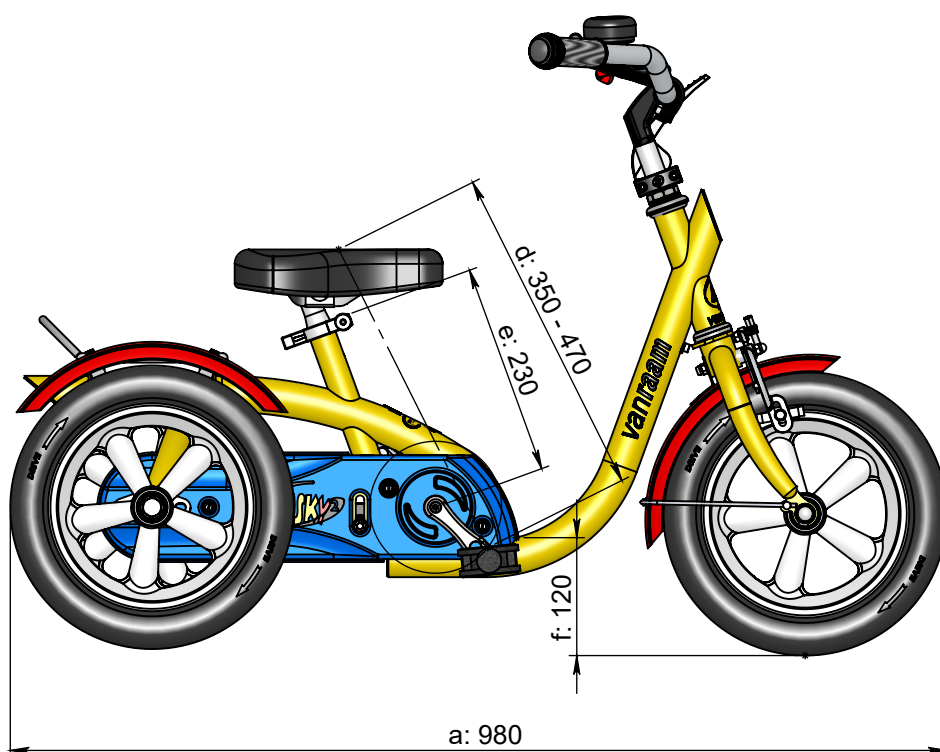

vanraam®
Let's all cycle

Standard frame size

- a = maximum length 980 mm
- b = maximum width 590 mm
- c = height 680 mm
- d = inseam 350 mm - 470 mm
- e = frame height 230 mm
- f = standover height 120 mm