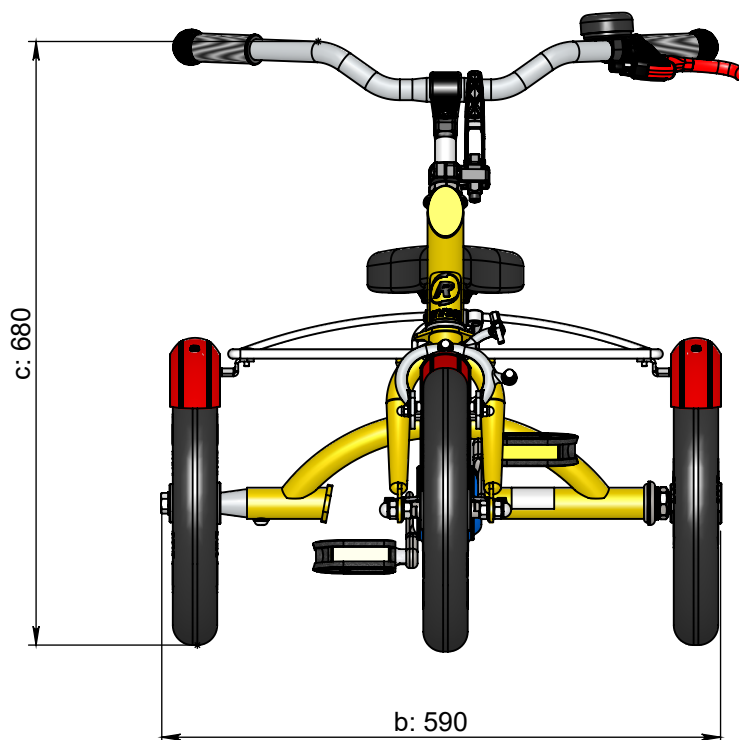

vanraam®
Let's all cycle

Standard frame size

- a = maximum length 980 mm
- b = maximum width 590 mm
- c = height 680 mm
- d = inseam 350 mm - 470 mm
- e = frame height 230 mm
- f = standover height 120 mm