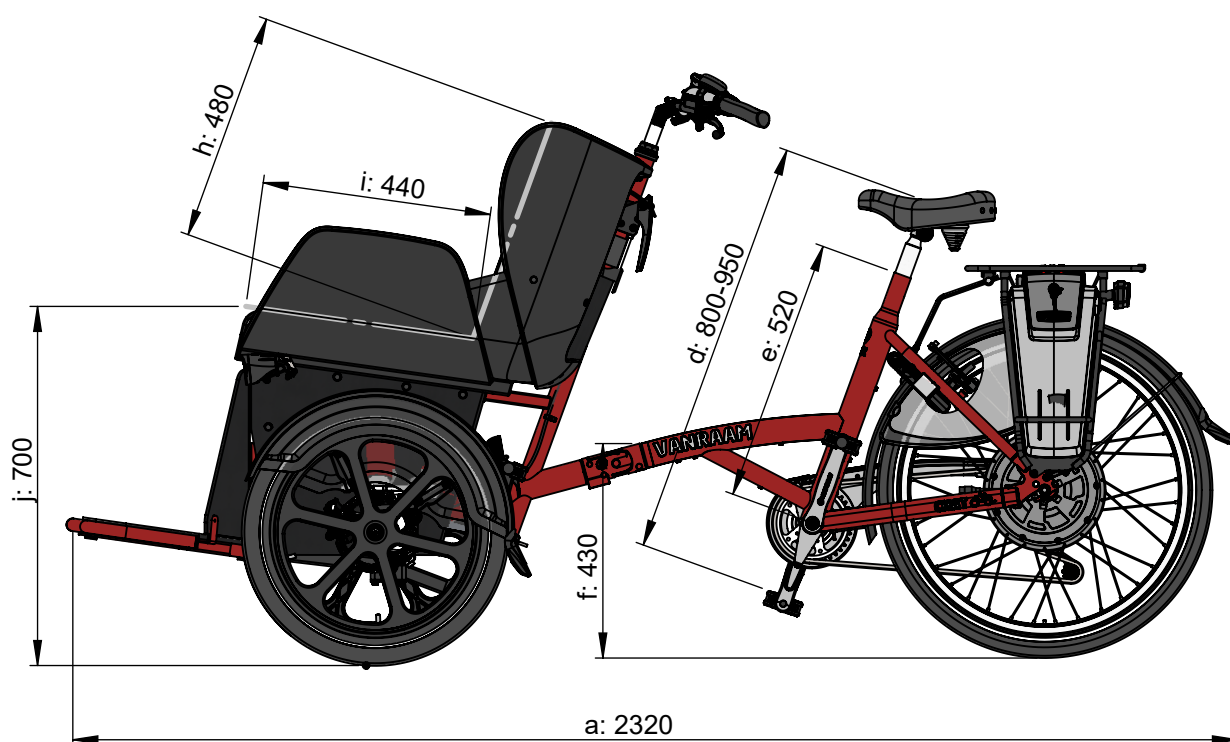

vanraam®
Let's all cycle

Standard frame size

a = maximum length 2320 mm

b = maximum width 1110 mm

c = height 1170 mm

d = inseam 800 mm - 950 mm

e = frame height rear 520 mm

f = entry height 430 mm

g = seat width 1000 mm

h = backrest height 480 mm

i = seat depth 440 mm

j = seat height 700 mm