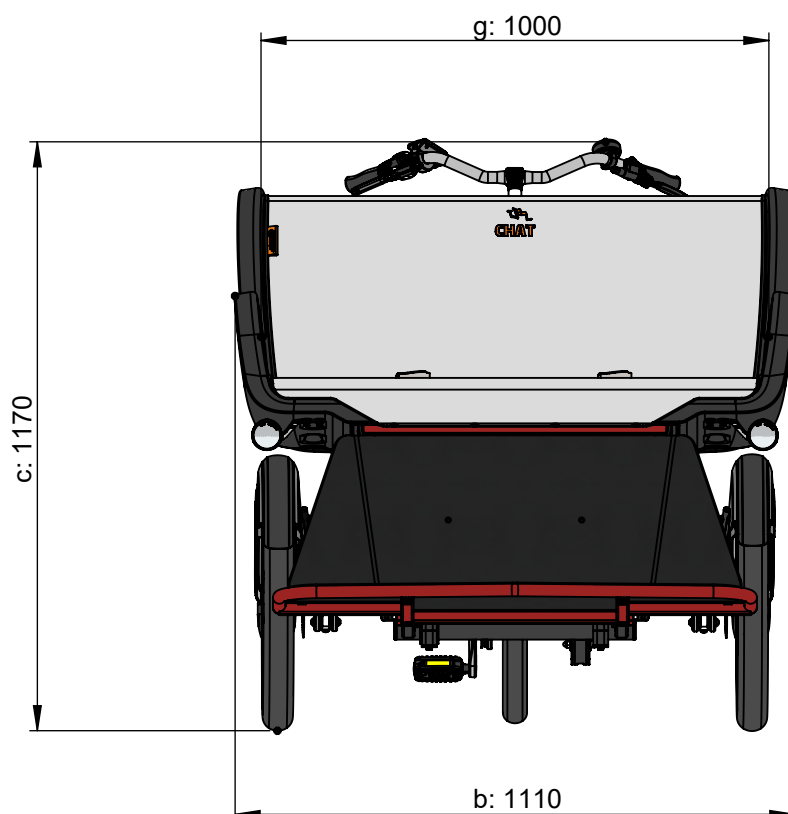

vanraam®
Let's all cycle

Standard frame size

a = maximum length 2320 mm

b = maximum width 1110 mm

c = height 1170 mm

d = inseam 800 mm - 950 mm

e = frame height rear 520 mm

f = entry height 430 mm

g = seat width 1000 mm

h = backrest height 480 mm

i = seat depth 440 mm

j = seat height 700 mm