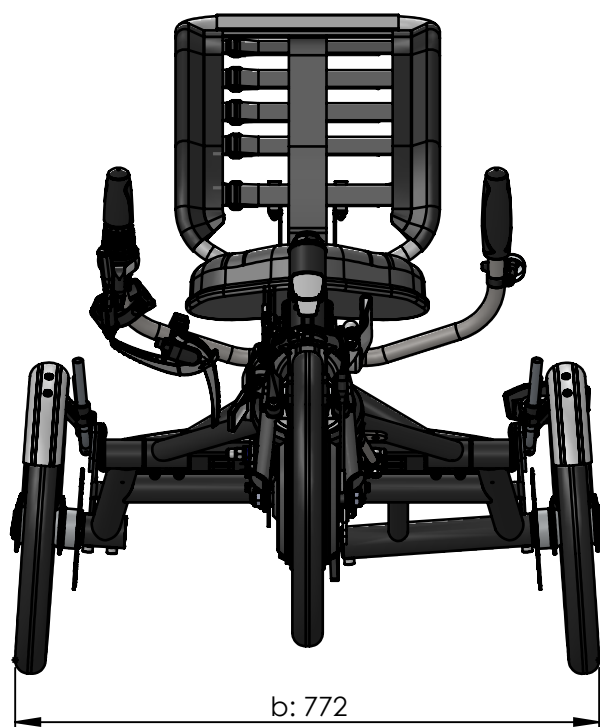

vanraam[®]
Let's all cycle

Standard frame:

Turning circle: 3.7m

a = Maximum length 1713 - 1857mm

b = Maximum width 772mm

c = Height 870mm

d = Inseam 625 - 751mm

e = Seat height 524mm

f = Bracket height 381mm

g = Entry height 416mm