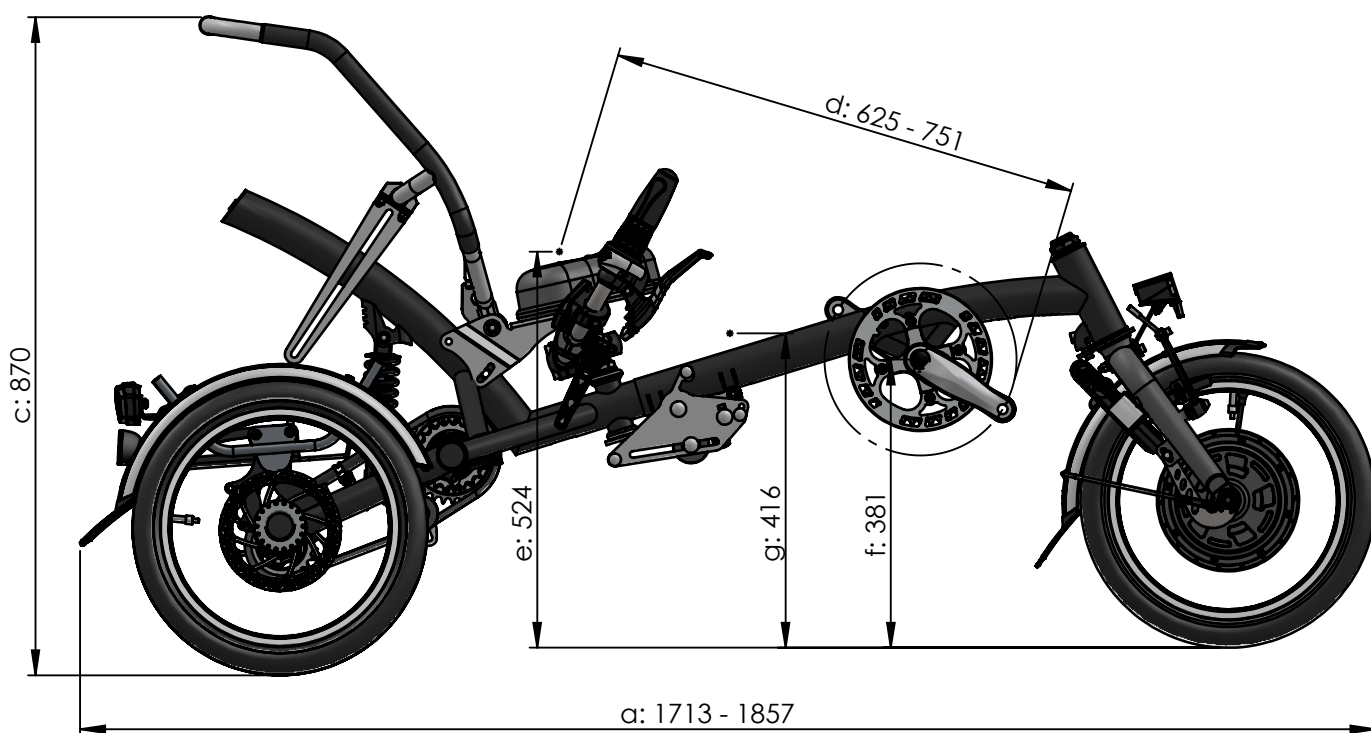

vanraam[®]
Let's all cycle

Standard frame:

Turning circle: 3.7m

a = Maximum length 1713 - 1857mm

b = Maximum width 772mm

c = Height 870mm

d = Inseam 625 - 751mm

e = Seat height 524mm

f = Bracket height 381mm

g = Entry height 416mm