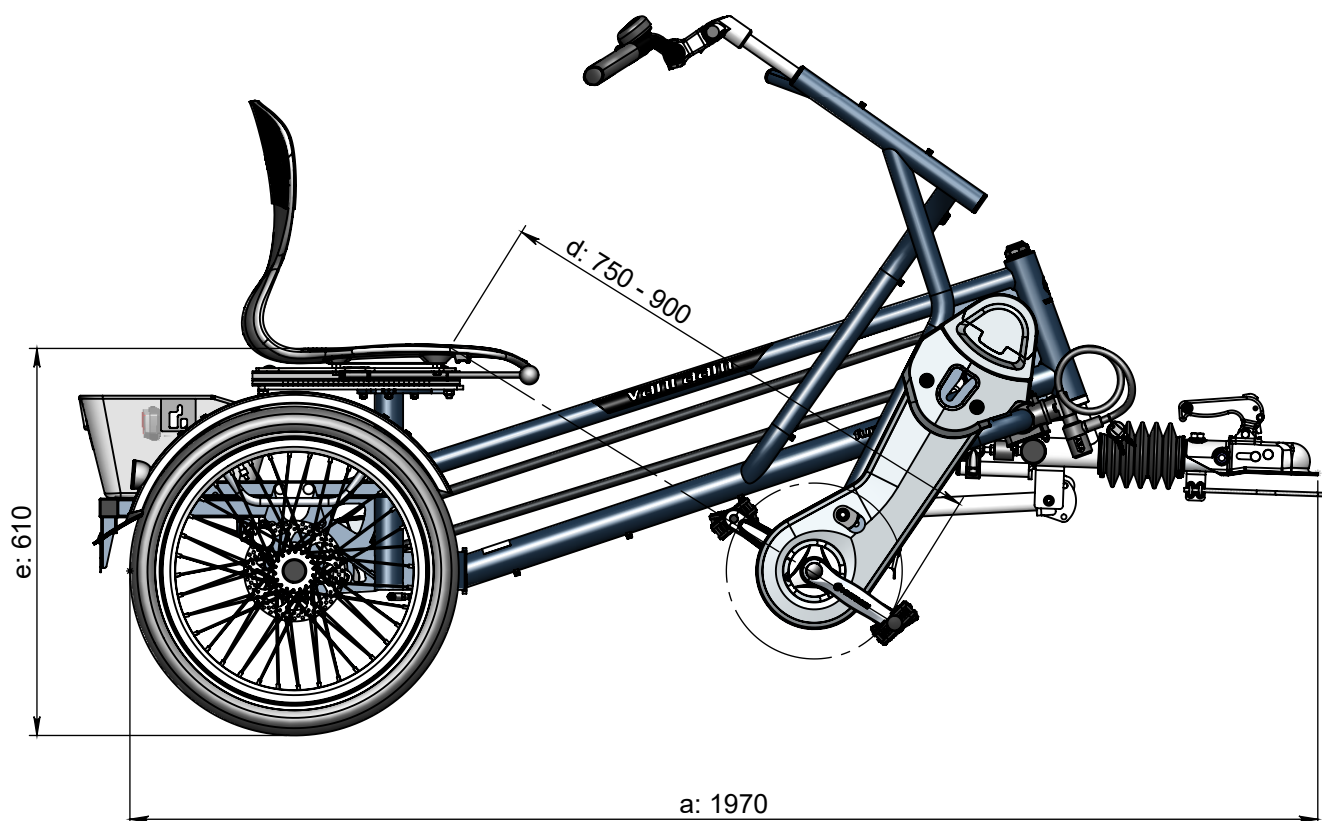

vanraam®  
Let's all cycle

**Standard frame size**

a = length 1970 mm

b = width 1130 mm (incl. handlebar)

c = height 1130 mm

d = inseam 750 mm - 900 mm

e = seat height 610 mm

f = driving width 980 mm (excl. seat and handlebar)