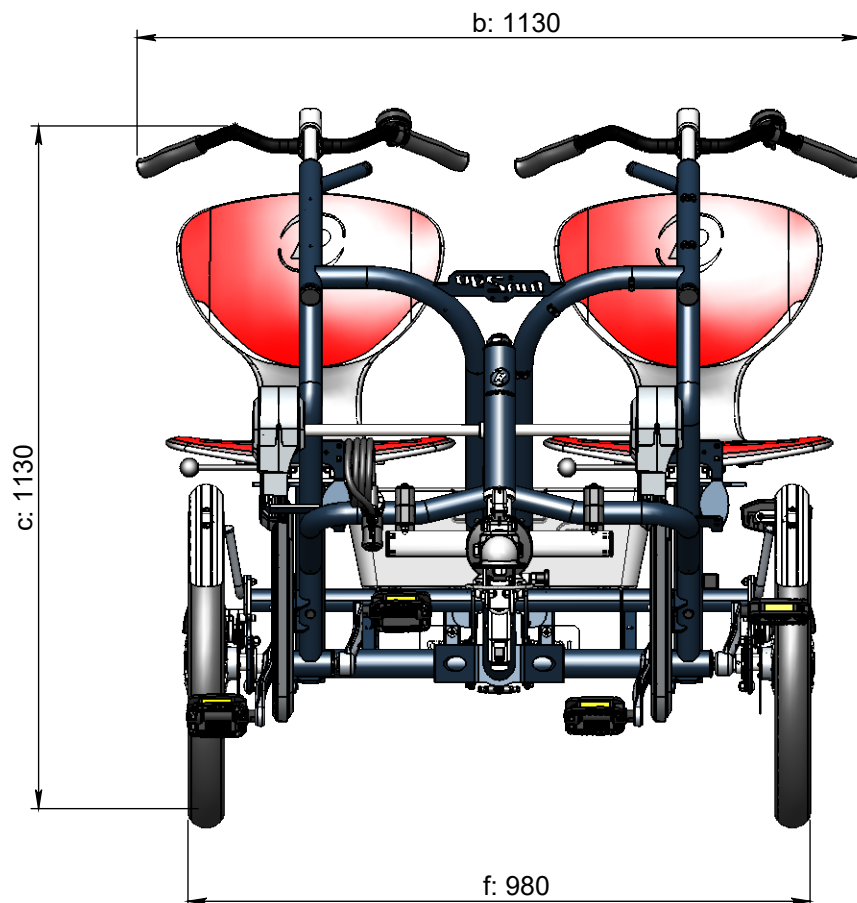

vanraam®  
Let's all cycle

**Standard frame size**

a = length 1970 mm

b = width 1130 mm (incl. handlebar)

c = height 1130 mm

d = inseam 750 mm - 900 mm

e = seat height 610 mm

f = driving width 980 mm (excl. seat and handlebar)