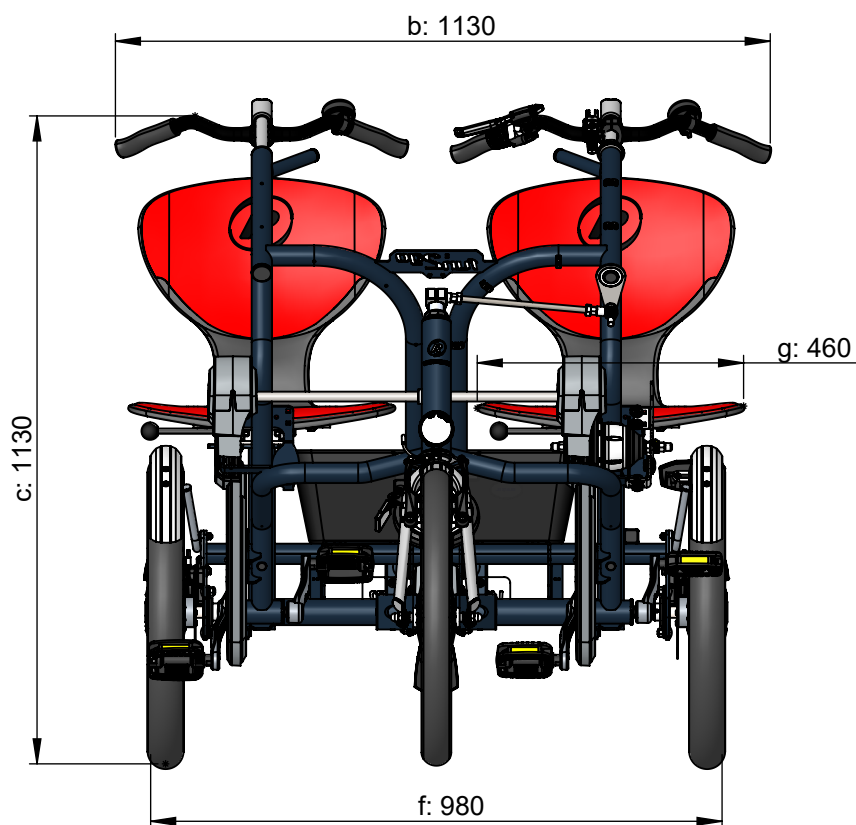

vanraam®  
Let's all cycle

Standard frame size

turning circle = 3,1 m

a = maximum length 2000 mm

b = maximum width 1130 mm (incl. handlebar)

c = height 1130 mm

d = inseam 750 mm - 900 mm

e = seat height 610 mm

f = driving width 980 mm (excl. seat and handlebar)

g = seat width 460 mm

h = seat depth 400 mm

i = backrest height 400 mm

**together with FunTrain**

turning circle = 4,4 m