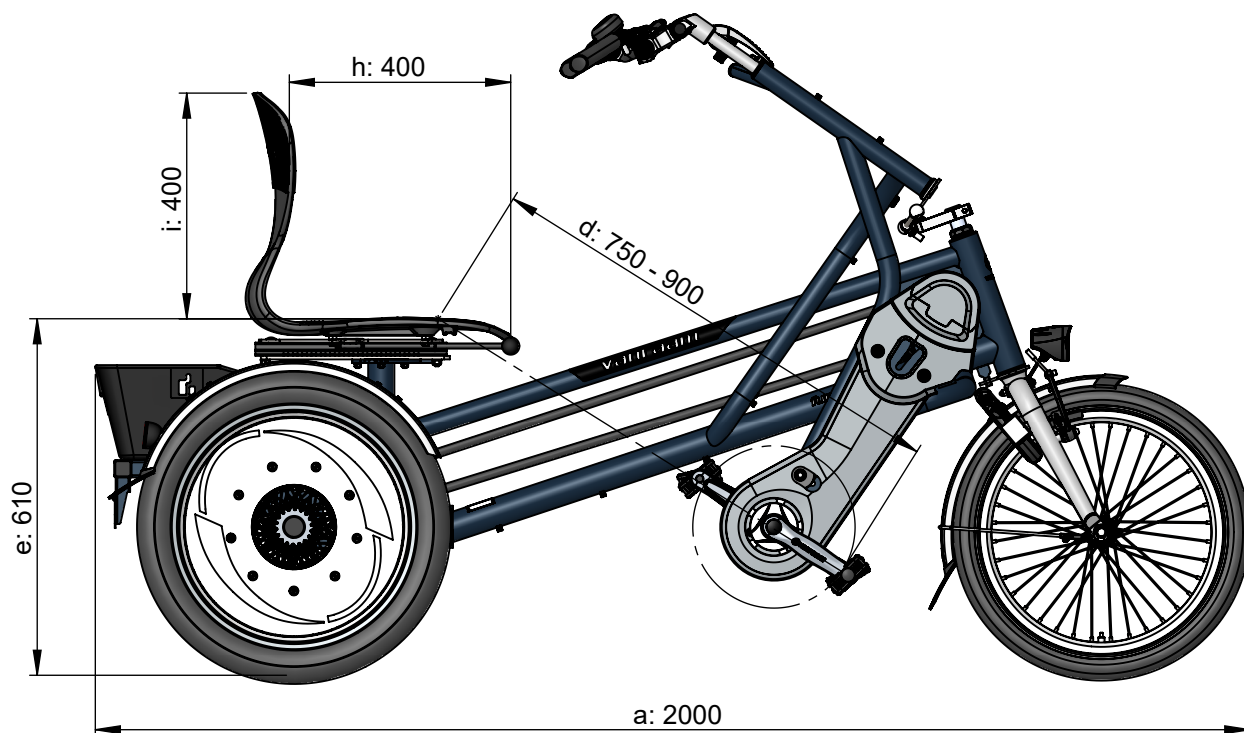

vanraam®  
Let's all cycle

Standard frame size

turning circle = 3,1 m

a = maximum length 2000 mm

b = maximum width 1130 mm (incl. handlebar)

c = height 1130 mm

d = inseam 750 mm - 900 mm

e = seat height 610 mm

f = driving width 980 mm (excl. seat and handlebar)

g = seat width 460 mm

h = seat depth 400 mm

i = backrest height 400 mm

**together with FunTrain**

turning circle = 4,4 m