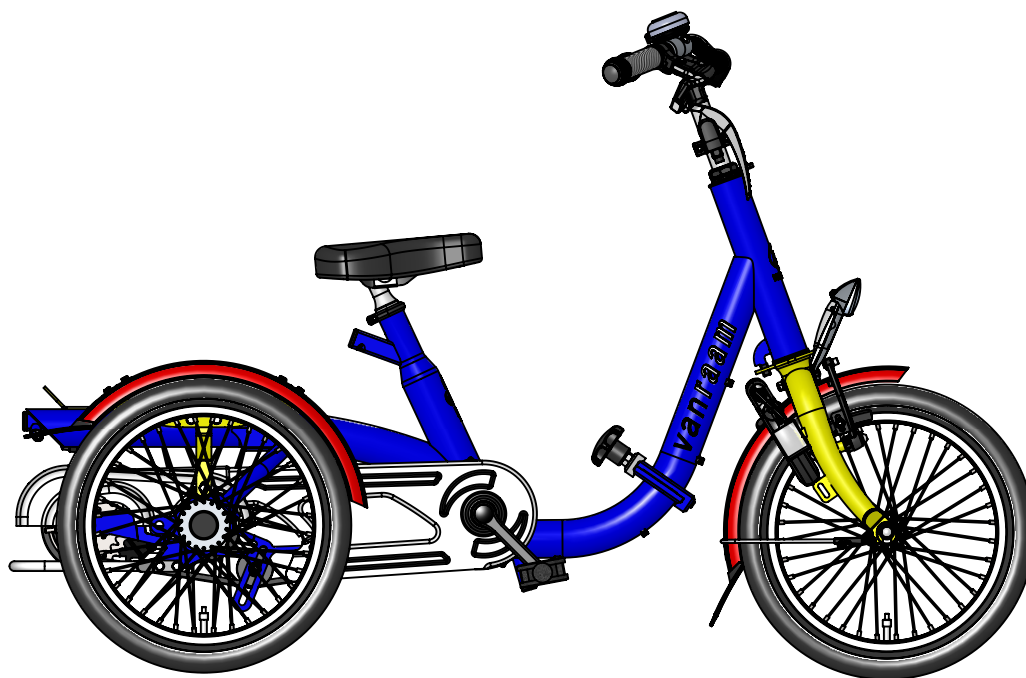

vanraam®  
Let's all cycle

- a = Height 580 mm
- b = Maximum length 890 mm
- c = Height 880 mm
- d = Maximum length 585 mm

For full size see main drawing