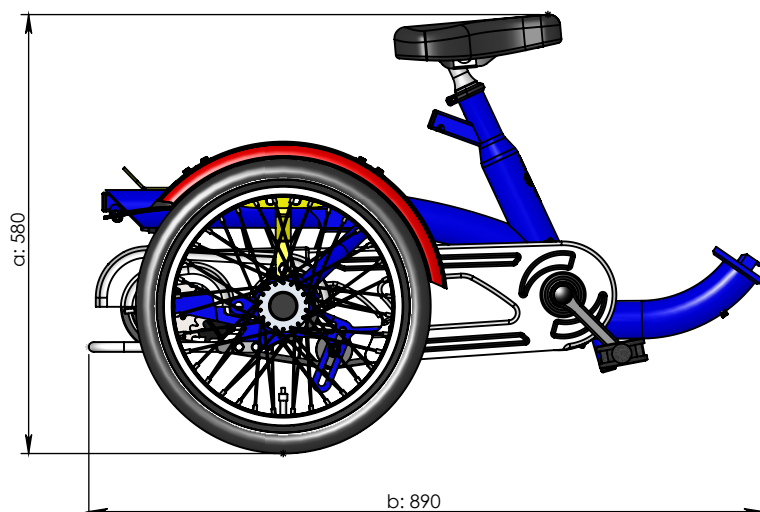

vanraam®  
Let's all cycle

- a = Height 580 mm
- b = Maximum length 890 mm
- c = Height 880 mm
- d = Maximum length 585 mm

For full size see main drawing