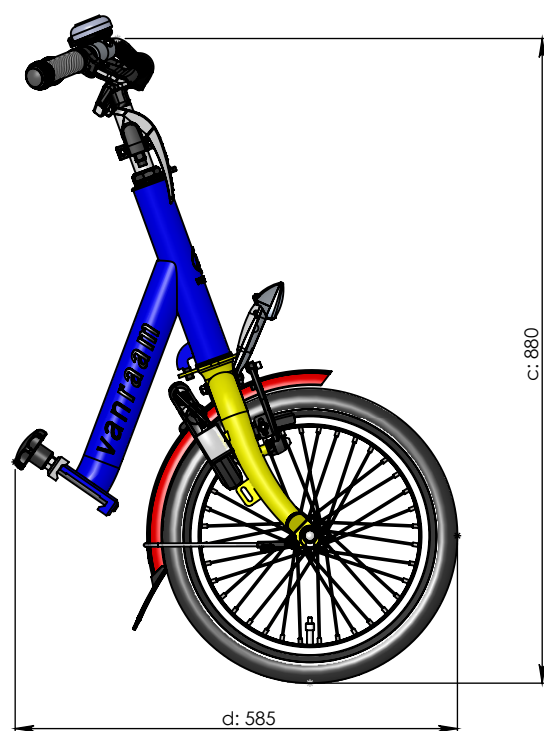

vanraam®  
Let's all cycle

- a = Height 580 mm
- b = Maximum length 890 mm
- c = Height 880 mm
- d = Maximum length 585 mm

For full size see main drawing