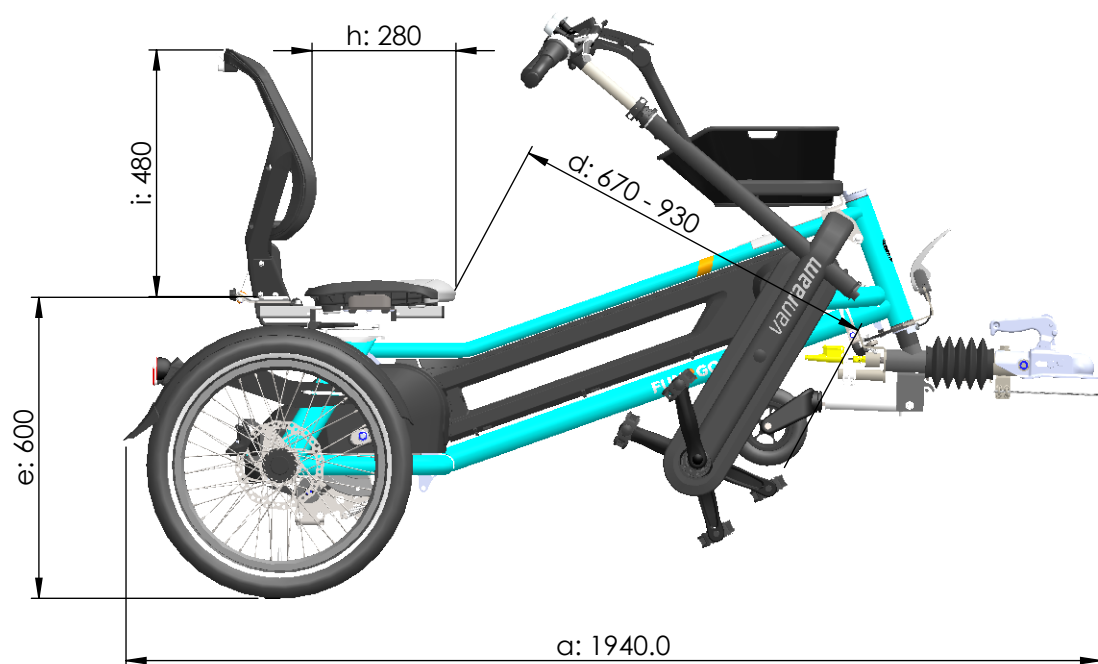

vanraam®
Let's all cycle

FunTrain frame

- a = maximum length 1940 mm
 - b = maximum width 1130 mm (including handlebars)
 - c = height 1130 mm
 - d = inseam length 670 mm - 930 mm
 - e = seat height 600 mm
 - f = track width 990 mm (excluding seat and handlebars)
 - g = seat width 460 mm
 - h = seat depth 280 mm
 - i = backrest height 480 mm
- With FunTrain
turning radius = 4.2 m