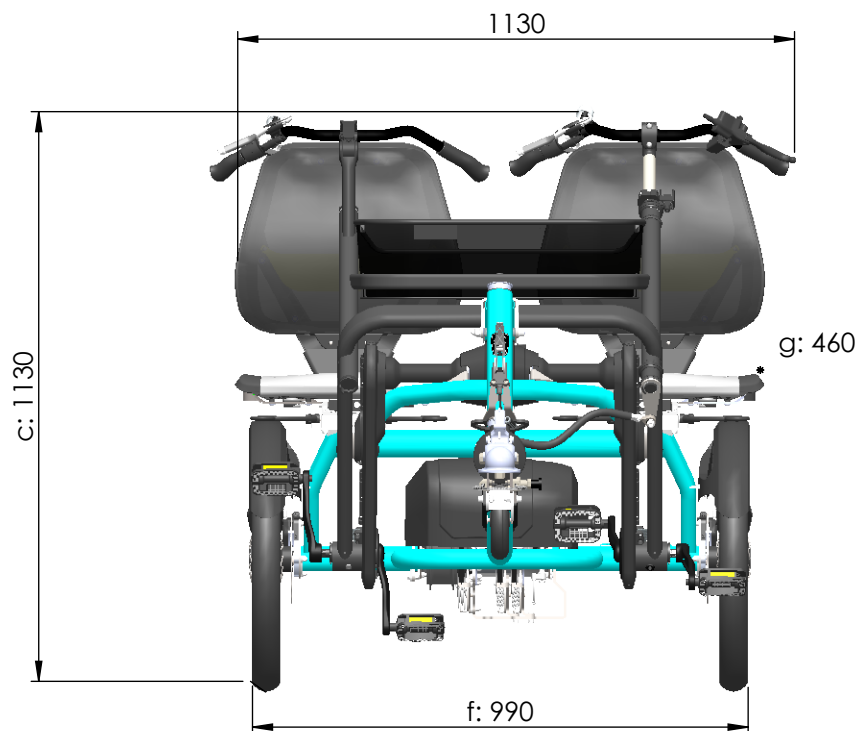

vanraam®
Let's all cycle

FunTrain frame

- a = maximum length 1940 mm
 - b = maximum width 1130 mm (including handlebars)
 - c = height 1130 mm
 - d = inseam length 670 mm - 930 mm
 - e = seat height 600 mm
 - f = track width 990 mm (excluding seat and handlebars)
 - g = seat width 460 mm
 - h = seat depth 280 mm
 - i = backrest height 480 mm
- With FunTrain
turning radius = 4.2 m