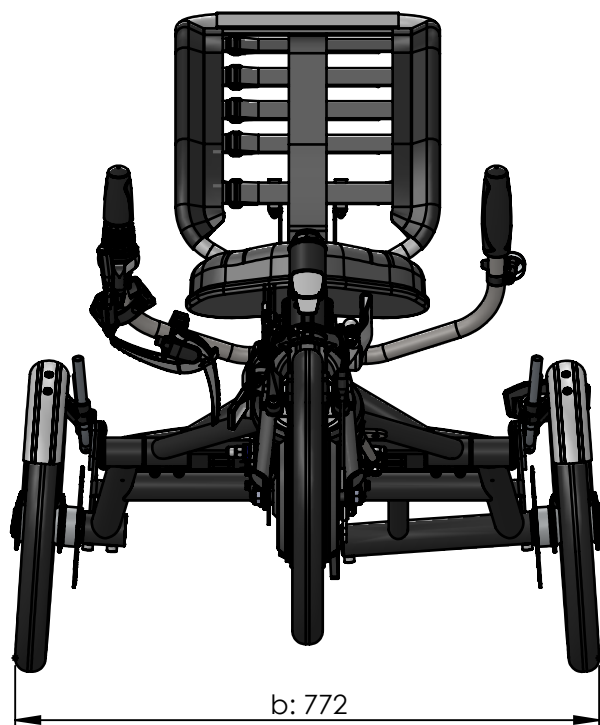

vanraam[®]
Let's all cycle

Standard frame:

Turning circle: 3.7m

a = Maximum length 1713 - 1857mm

b = Maximum width 772mm

c = Height 870mm

d = Inseam 625 - 751mm

e = Seat height 524mm

f = Bracket height 381mm

g = Entry height 416mm